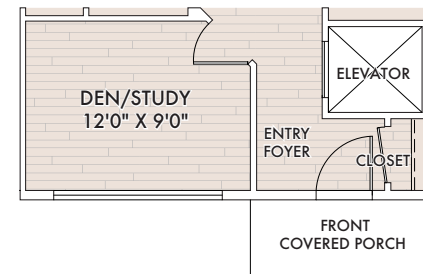

THE DOGWOOD

2 BEDS + DEN | 2 BATHS

APPROX. 1,730 SQ. FT. | TANDEM 2-CAR GARAGE

Garage Level

Main/Entry Level - Elevation 1

THE DOGWOOD

2 BEDS + DEN | 2 BATHS

APPROX. 1,730 SQ. FT. | TANDEM 2-CAR GARAGE

Main/Entry Level - Elevation 2

Main/Entry Level - Elevation 10