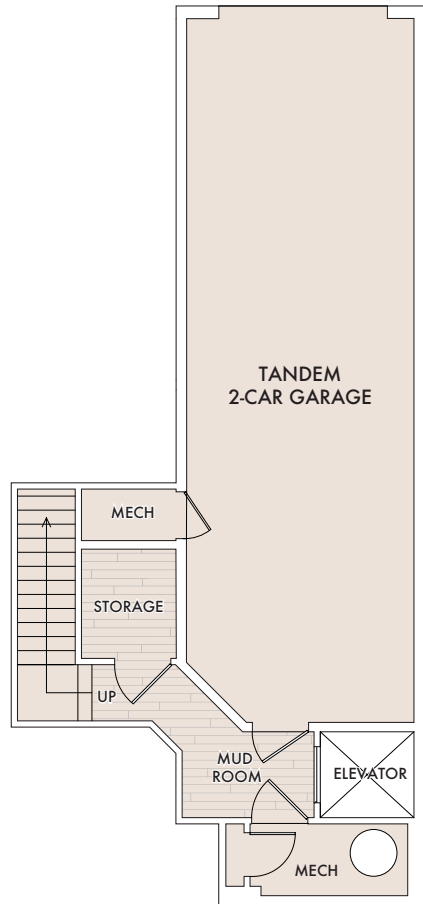

THE DOGWOOD

2 BEDS + DEN | 2 BATHS

APPROX. 1,730 SQ. FT. | TANDEM 2-CAR GARAGE

Garage Level

Main/Entry Level - Elevation 1

THE DOGWOOD

2 BEDS + DEN | 2 BATHS

APPROX. 1,730 SQ. FT. | TANDEM 2-CAR GARAGE

Main/Entry Level - Elevation 2

Main/Entry Level - Elevation 10