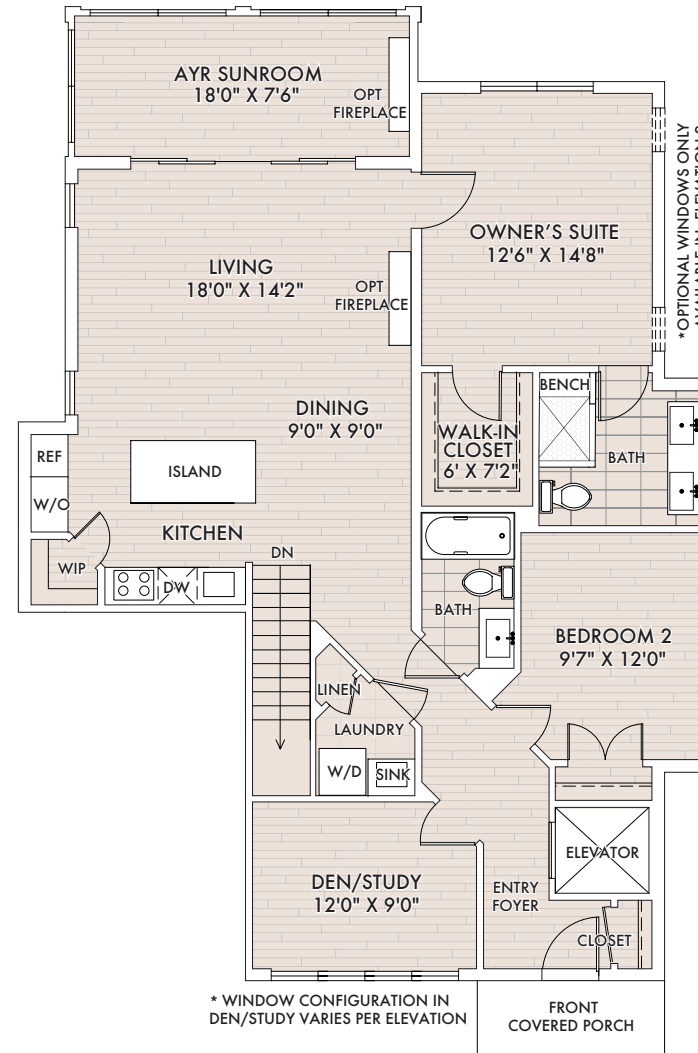

THE DOGWOOD

2 BEDS + DEN | 2 BATHS

APPROX. 1,730 SQ. FT. | TANDEM 2-CAR GARAGE

Garage Level

Main/Entry Level - Elevation 1

THE DOGWOOD

2 BEDS + DEN | 2 BATHS

APPROX. 1,730 SQ. FT. | TANDEM 2-CAR GARAGE

Main/Entry Level - Elevation 2

Main/Entry Level - Elevation 10