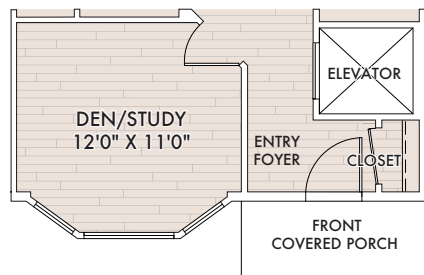

THE DOGWOOD

2 BEDS + DEN | 2 BATHS

APPROX. 1,730 SQ. FT. | TANDEM 2-CAR GARAGE

Garage Level

Main/Entry Level - Elevation 1

THE DOGWOOD

2 BEDS + DEN | 2 BATHS

APPROX. 1,730 SQ. FT. | TANDEM 2-CAR GARAGE

Main/Entry Level - Elevation 2

Main/Entry Level - Elevation 10